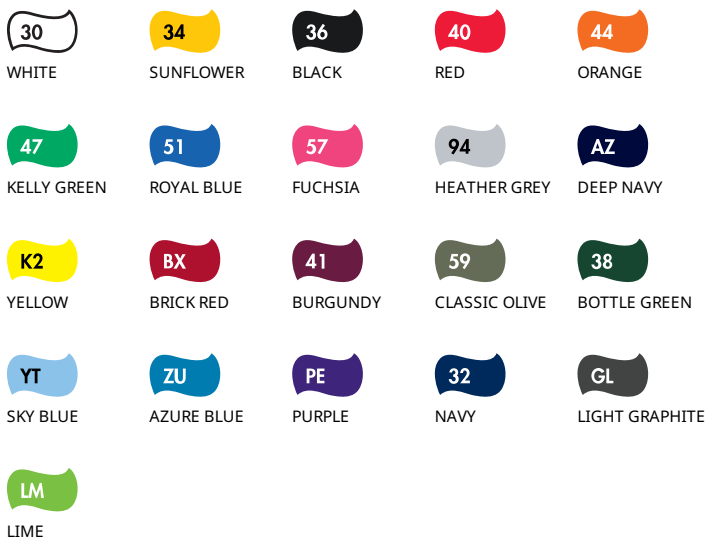

ORIGINAL T

Mens - 61-082-0

MENS LADIES KIDS

 100% cotton*
*Heather Grey 97% cotton, 3% polyester

 White - 135gm/m²
Colour - 145gm/m²

 S - 5XL
4XL & 5XL available in White, Black, Navy and Heather Grey only

 **120**
(108 size 2XL, 36 sizes 3XL-5XL)

- Rib crew neck with self-fabric back neck tape
- Fine knit gauge for enhanced printability

Care Instructions

Colourways:

Sizes	Width*	Length**
S	46	66.5
M	51	69
L	56	71.5
XL	61	74
2XL	66	76.5
3XL	73	79
4XL	78	80.5
5XL	83	82
Tol	2.5	2.5